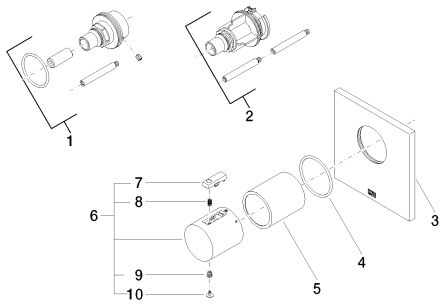

Article number: 36 416 780-00

Flow rate chart

Shower - CL.1

xTOOL Concealed thermostat without volume control - polished chrome

Article number: 36 416 780-00

Other surface finishes

platinum matte
36 416 780-06

Required article

35 517 970-90 0010

xTOOL Concealed thermostat
rough -

Shower - CL.1

xTOOL Concealed thermostat without volume control - polished chrome

Article number: 36 416 780-00

Spare parts list

Number	Item Number	Designation	Number of units
--------	-------------	-------------	-----------------