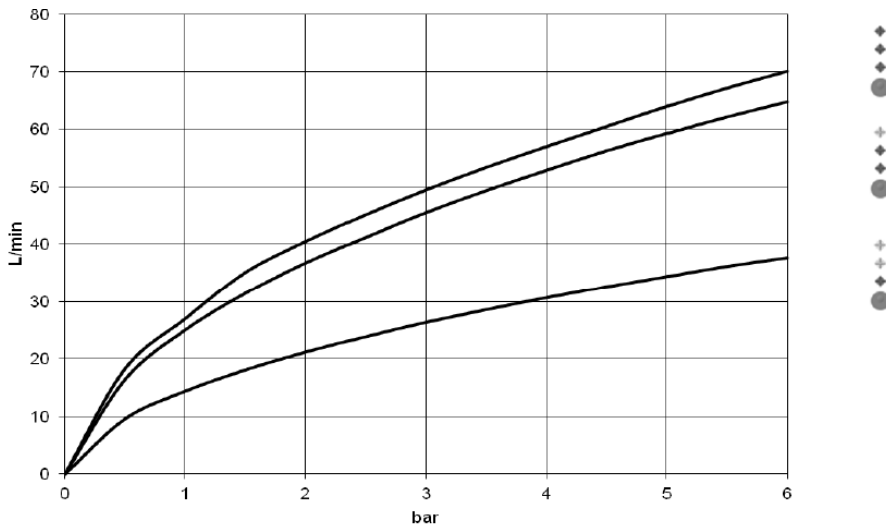

Shower - CL.1

xTOOL Concealed thermostat without volume control - polished chrome

Article number: 36 416 780-00

- Cover plate 4-3/4" x 4-3/4"
- Temperature control handle with safety lock at 100 °F/ 38°C
- NOTE: Important! Due to minimum rough-in requirements, a framing of 2 x 6 studs may be needed.

polished chrome

Accessory is required for this item.

Discontinued items available to order until 30.06.2020

Dimensional drawing

All dimensions in mm / inch = mm x 0,0394

Shower - CL.1

xTOOL Concealed thermostat without volume control - polished chrome

Article number: 36 416 780-00

Flow rate chart

Shower - CL.1

xTOOL Concealed thermostat without volume control - polished chrome

Article number: 36 416 780-00

Other surface finishes

platinum matte
36 416 780-06