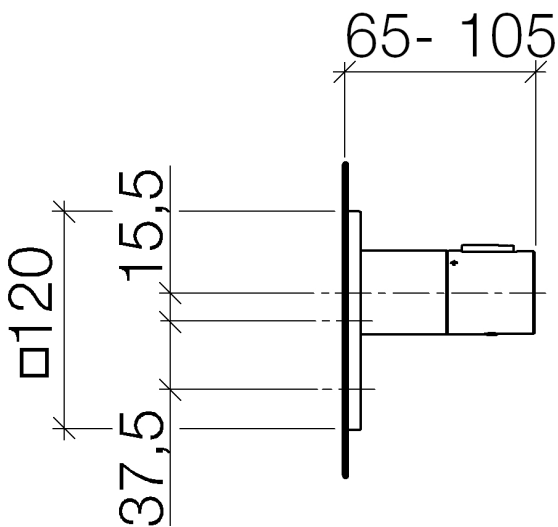

Shower - CL.1

xTOOL Concealed thermostat without volume control - polished chrome

Article number: 36 416 780-00

- Cover plate 4-3/4" x 4-3/4"
- Temperature control handle with safety lock at 100 °F/ 38°C
- NOTE: Important! Due to minimum rough-in requirements, a framing of 2 x 6 studs may be needed.

polished chrome

Accessory is required for this item.

Discontinued items available to order until 30.06.2020

Dimensional drawing

All dimensions in mm / inch = mm x 0,0394

Shower - CL.1

xTOOL Concealed thermostat without volume control - polished chrome

Article number: 36 416 780-00

Flow rate chart

Shower - CL.1

xTOOL Concealed thermostat without volume control - polished chrome

Article number: 36 416 780-00

Other surface finishes

platinum matte
36 416 780-06

Required article

35 517 970-90 0010

xTOOL Concealed thermostat
rough -

Shower - CL.1

xTOOL Concealed thermostat without volume control - polished chrome

Article number: 36 416 780-00

Spare parts list

Number	Item Number	Designation	Number of units
--------	-------------	-------------	-----------------